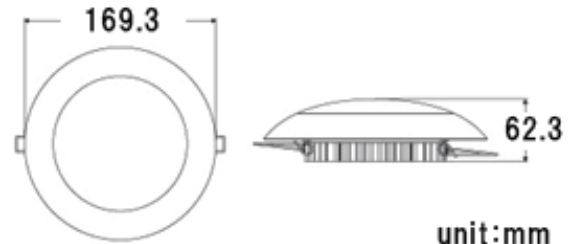

17W LED Downlight CW / WW

MODEL NO. MS-EL-DL17W-CW // MS-EL-DL17W-WW

Specifications

Power consumption: 17W

Input voltage: 110-240VAC, 50/60Hz

LED operating life: 40,000 hours

Colors: Warm-White(2800K \pm 10%)•Cool-White(5000K \pm 10%)

Beam angle: 115°

Operating temperature: -20°C~40°C

Weight: 320 g

Ceiling opening : 128 mm

MODEL No.	Color temperature	Beam angle	Luminous flux	CRI
MS-EL-DL17W-CW	5000K	115°	1000 lm	75CRI
MS-EL-DL17W-WW	2800K	115°	800 lm	80CRI

unit:mm